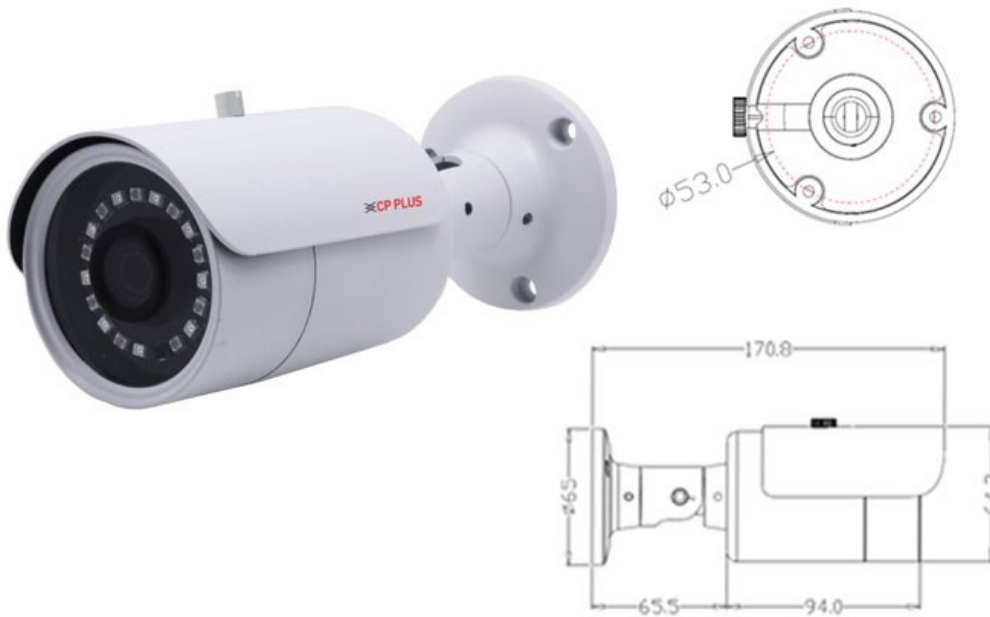

CP- GTC-T10L3-V3

1 MP HD Astra HD IR Bullet Camera - 30 Mtr.

Astra HD
camera

Main Features

- 1 MP HQIS Pro Image Sensor
- 25/30fps@720P
- Day/Night (ICR), AWB, AGC, BLC
- Plug-n-Play HD/SD Camera
- 6 mm Lens
- Equipped with fine IR LEDs for clearer night vision
- IR Range of 30 Mtr., IP66
- Compatible with HDx, AHD, HDCVI, CVBS and HDTVI DVRs

CP- GTC-T10L3-V3

1 MP HD Astra HD IR Bullet Camera - 30 Mtr.

Astra HD
camera

Feature

Image Sensor

Minimum Illumination

Shutter Speed

White Balance

DC12V(+/-10%)

0.4W(2.5W after IR LED Powered on)

IP66

170.8mm x 65mm x 65mm

0.35Kg.